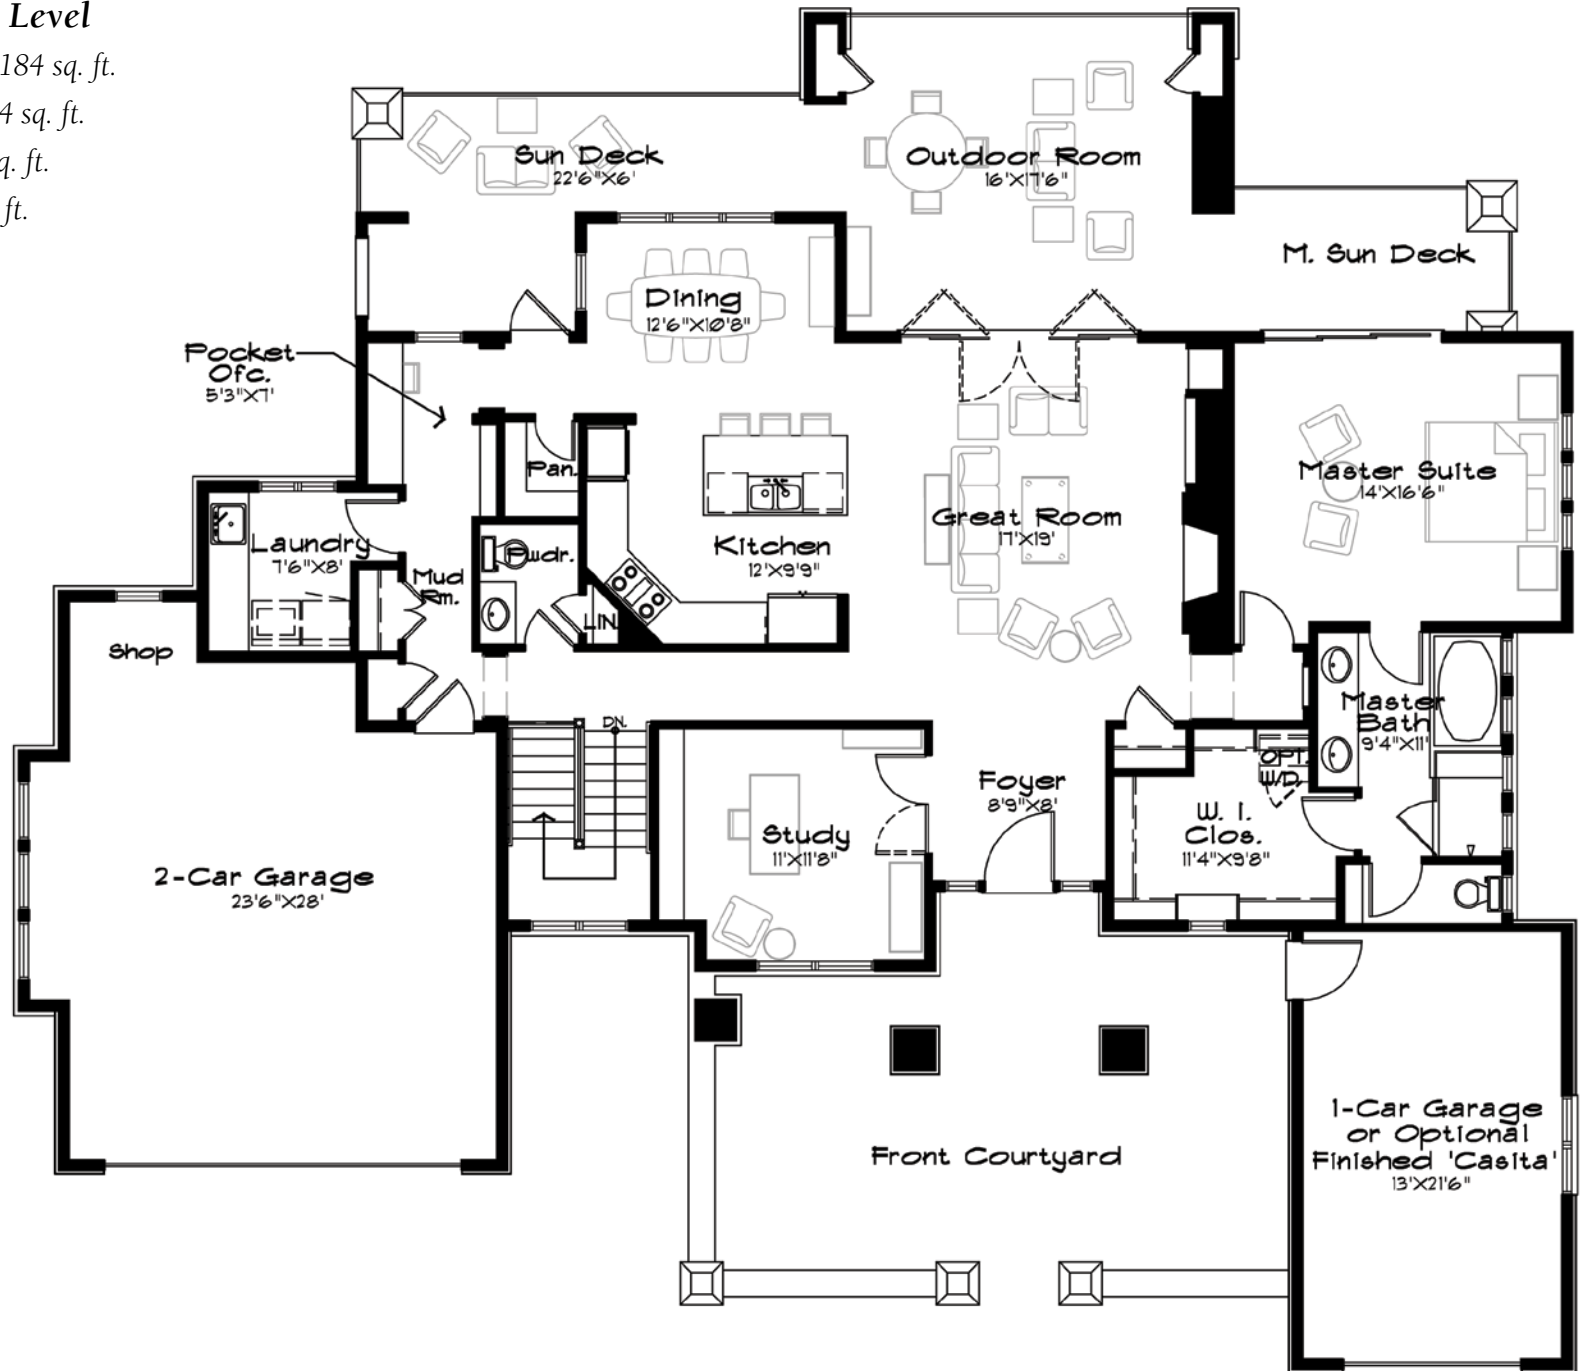

The Redtail ~ Main Level

Main Level ~ 1,875 to 2,184 sq. ft.

Covered Entry Porch ~ 74 sq. ft.

Front Courtyard ~ 463 sq. ft.

Outdoor Room ~ 398 sq. ft.

Sun Deck ~ 147 sq. ft.

Garage ~ 900 sq. ft.