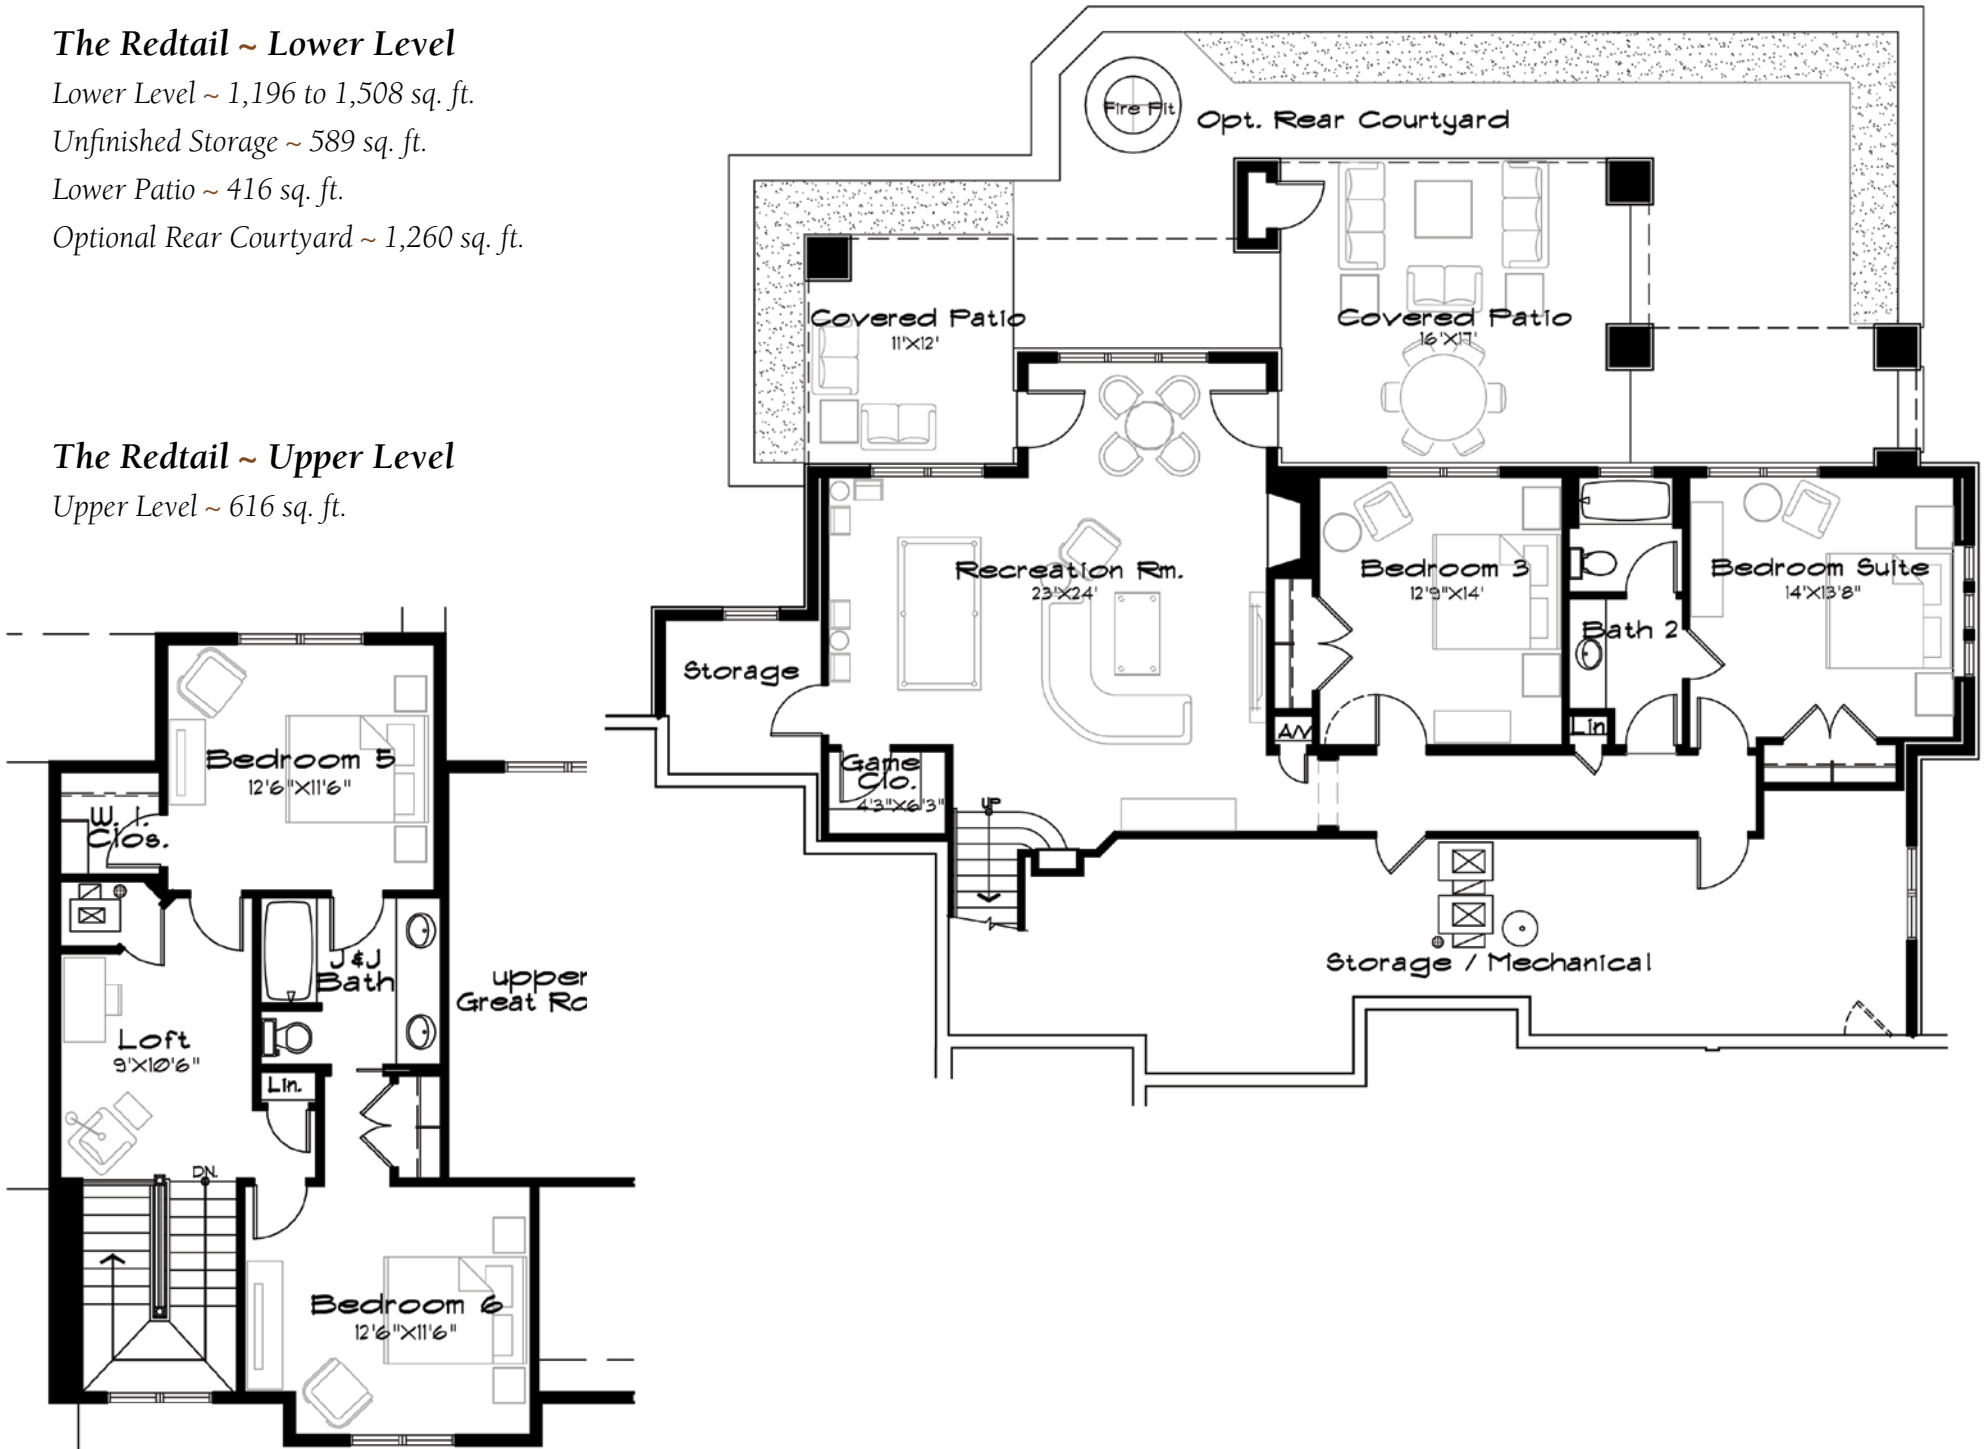

BETTS LAKE

The Redtail

The Redtail Elevation Options ~ Mountain

The Redtail Elevation Options ~ Craftsman

The Redtail

Finish flexibility is the cornerstone of this design. With an optional upper level and a range of configurations on the main and lower levels, this home can become the perfect empty-nester ranch, a six- or seven-bedroom home suitable for a young family, or a second home accommodating multiple couples and guest parties. A Casita option allows for a guest house or an apartment for in-laws or grown children. Entertain with a formal dining room or enjoy the intimacy of a breakfast nook just off the kitchen. Covered and uncovered deck spaces maximize outdoor living.

Main Level

- Master Suite BR/BA
- Powder Room
- Open Great Room/Gourmet Kitchen/Formal Dining Room
- Study/Formal Dining Room
- Pocket Office
- Outdoor Room with Sun Deck
- Optional Casita in lieu of Single-Car Garage
- Front Courtyard

The Redtail

- Main Level ~1,875 to 2,184 sq. ft.
- Lower Level ~ 1,196 to 1,508 sq. ft.
- Upper Level (Optional) ~ 616 sq. ft.
- Total ~ 3,071 to 4,308 sq. ft.

The Redtail ~ Main Level

Main Level ~ 1,875 to 2,184 sq. ft.

Lower Patio ~ 416 sq. ft.

Optional Rear Courtyard ~ 1,260 sq. ft.

The Redtail ~ Upper Level

Upper Level ~ 616 sq. ft.

The Redtail ~ Options

Main Level with Dining Room and Casita Options

Lower Level with 3 Bedroom Upgrade Option