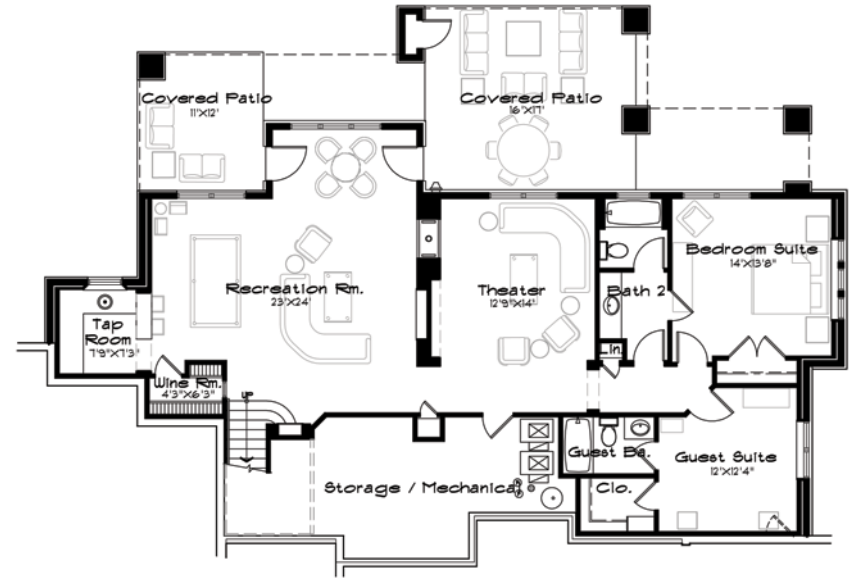

Lower Level with Entertainment and Additional Bedroom Option