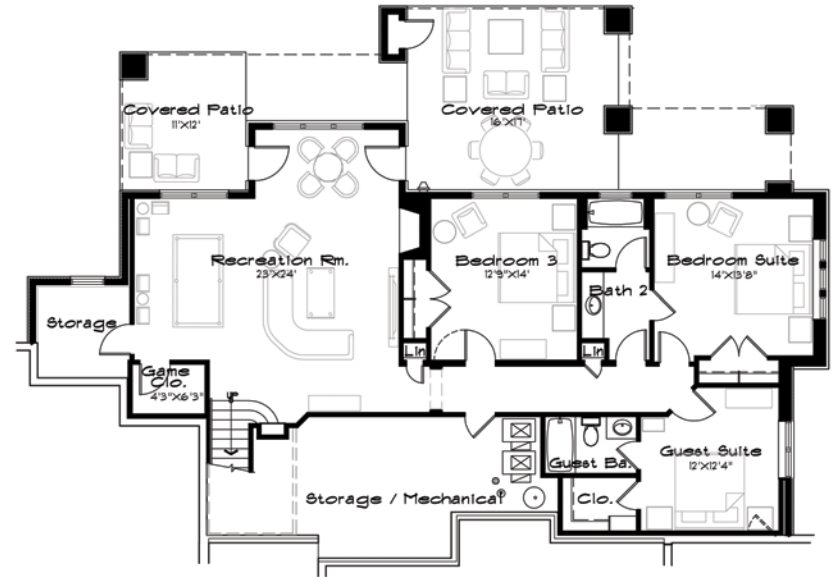

BETTS LAKE

The Redtail

The Redtail Elevation Options ~ Mountain

The Redtail Elevation Options ~ Craftsman

The Redtail

Finish flexibility is the cornerstone of this design. With an optional upper level and a range of configurations on the main and lower levels, this home can become the perfect empty-nester ranch, a six- or seven-bedroom home suitable for a young family, or a second home accommodating multiple couples and guest parties. A Casita option allows for a guest house or an apartment for in-laws or grown children. Entertain with a formal dining room or enjoy the intimacy of a breakfast nook just off the kitchen. Covered and uncovered deck spaces maximize outdoor living.

Main Level

- Master Suite BR/BA
- Powder Room
- Open Great Room/Gourmet Kitchen/Formal Dining Room
- Study/Formal Dining Room
- Pocket Office
- Outdoor Room with Sun Deck
- Optional Casita in lieu of Single-Car Garage
- Front Courtyard

The Redtail

- Main Level ~1,875 to 2,184 sq. ft.
- Lower Level ~ 1,196 to 1,508 sq. ft.
- Upper Level (Optional) ~ 616 sq. ft.
- Total ~ 3,071 to 4,308 sq. ft.

The Redtail ~ Main Level

Main Level ~ 1,875 to 2,184 sq. ft.

Lower Patio ~ 416 sq. ft.

Optional Rear Courtyard ~ 1,260 sq. ft.

The Redtail ~ Upper Level

Upper Level ~ 616 sq. ft.

The Redtail ~ Options

Main Level with Dining Room and Casita Options

Lower Level with 3 Bedroom Upgrade Option