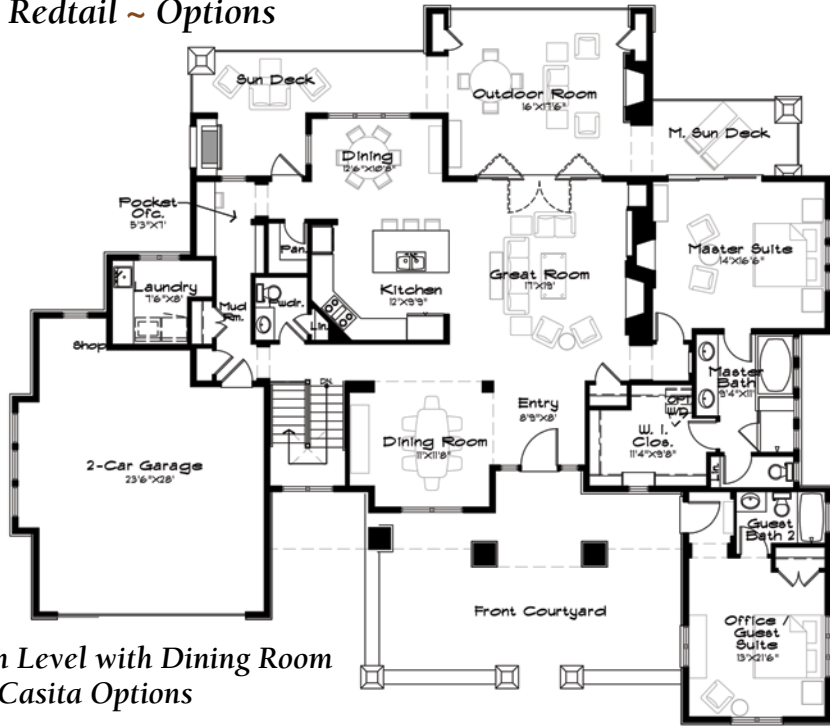

BETTS LAKE

The Redtail

The Redtail Elevation Options ~ Mountain

The Redtail Elevation Options ~ Craftsman

The Redtail

Finish flexibility is the cornerstone of this design. With an optional upper level and a range of configurations on the main and lower levels, this home can become the perfect empty-nester ranch, a six- or seven-bedroom home suitable for a young family, or a second home accommodating multiple couples and guest parties. A Casita option allows for a guest house or an apartment for in-laws or grown children. Entertain with a formal dining room or enjoy the intimacy of a breakfast nook just off the kitchen. Covered and uncovered deck spaces maximize outdoor living.

Main Level

- Master Suite BR/BA
- Powder Room
- Open Great Room/Gourmet Kitchen/Formal Dining Room
- Study/Formal Dining Room
- Pocket Office
- Outdoor Room with Sun Deck
- Optional Casita in lieu of Single-Car Garage
- Front Courtyard

Optional Upper Floor

- 2 BR/1 BA, Loft

Lower Level Options

- Standard ~ 2 BR/1 BA, Large Rec Room
- Additional lower level finish options include combinations of the following:
 - ~ Bedroom, bathroom, theater, bar and wine room

Lower Patio ~ 416 sq. ft.

Optional Rear Courtyard ~ 1,260 sq. ft.

The Redtail ~ Upper Level

Upper Level ~ 616 sq. ft.

The Redtail ~ Options

Main Level with Dining Room and Casita Options

Lower Level with 3 Bedroom Upgrade Option