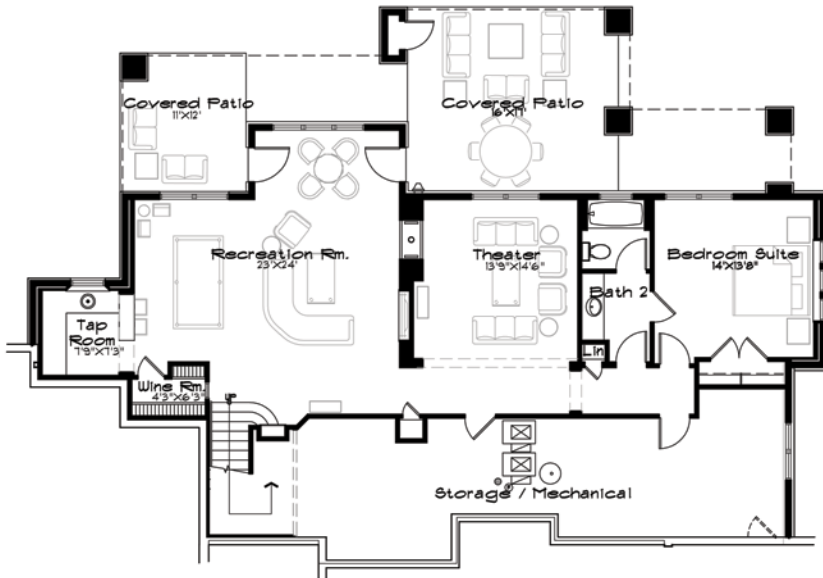

BETTS LAKE

The Redtail

The Redtail Elevation Options ~ Mountain

The Redtail Elevation Options ~ Craftsman

The Redtail

Finish flexibility is the cornerstone of this design. With an optional upper level and a range of configurations on the main and lower levels, this home can become the perfect empty-nester ranch, a six- or seven-bedroom home suitable for a young family, or a second home accommodating multiple couples and guest parties. A Casita option allows for a guest house or an apartment for in-laws or grown children. Entertain with a formal dining room or enjoy the intimacy of a breakfast nook just off the kitchen. Covered and uncovered deck spaces maximize outdoor living.

Main Level

- Master Suite BR/BA
- Powder Room
- Open Great Room/Gourmet Kitchen/Formal Dining Room
- Study/Formal Dining Room
- Pocket Office
- Outdoor Room with Sun Deck
- Optional Casita in lieu of Single-Car Garage
- Front Courtyard

The Redtail

- Main Level ~1,875 to 2,184 sq. ft.
- Lower Level ~ 1,196 to 1,508 sq. ft.
- Upper Level (Optional) ~ 616 sq. ft.
- Total ~ 3,071 to 4,308 sq. ft.

The Redtail ~ Main Level

Main Level ~ 1,875 to 2,184 sq. ft.

Lower Patio ~ 416 sq. ft.

Optional Rear Courtyard ~ 1,260 sq. ft.

The Redtail ~ Upper Level

Upper Level ~ 616 sq. ft.

The Redtail ~ Options

Main Level with Dining Room and Casita Options

Lower Level with 3 Bedroom Upgrade Option